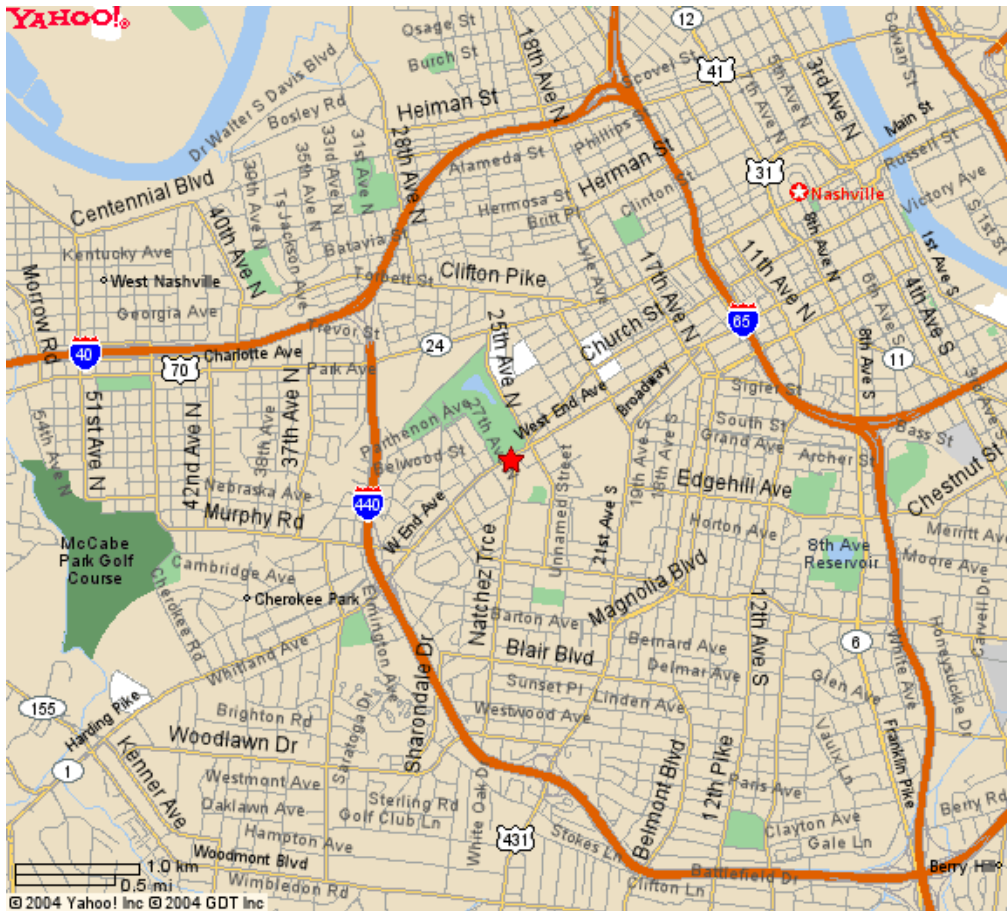

City View

Driving Directions

I-40 WEST TO BROADWAY EXIT, TURN LEFT & STAY RIGHT ON WEST END AVE. HOTEL IS ON THE LEFT APPROX. 2 MILES FROM I-40. I-40 EAST TO BROADWAY EXIT, TURN RIGHT & STAY TO RIGHT ON WEST END AVENUE HOTEL IS ON THE LEFT APPROX. 2 MILES FROM I-40.